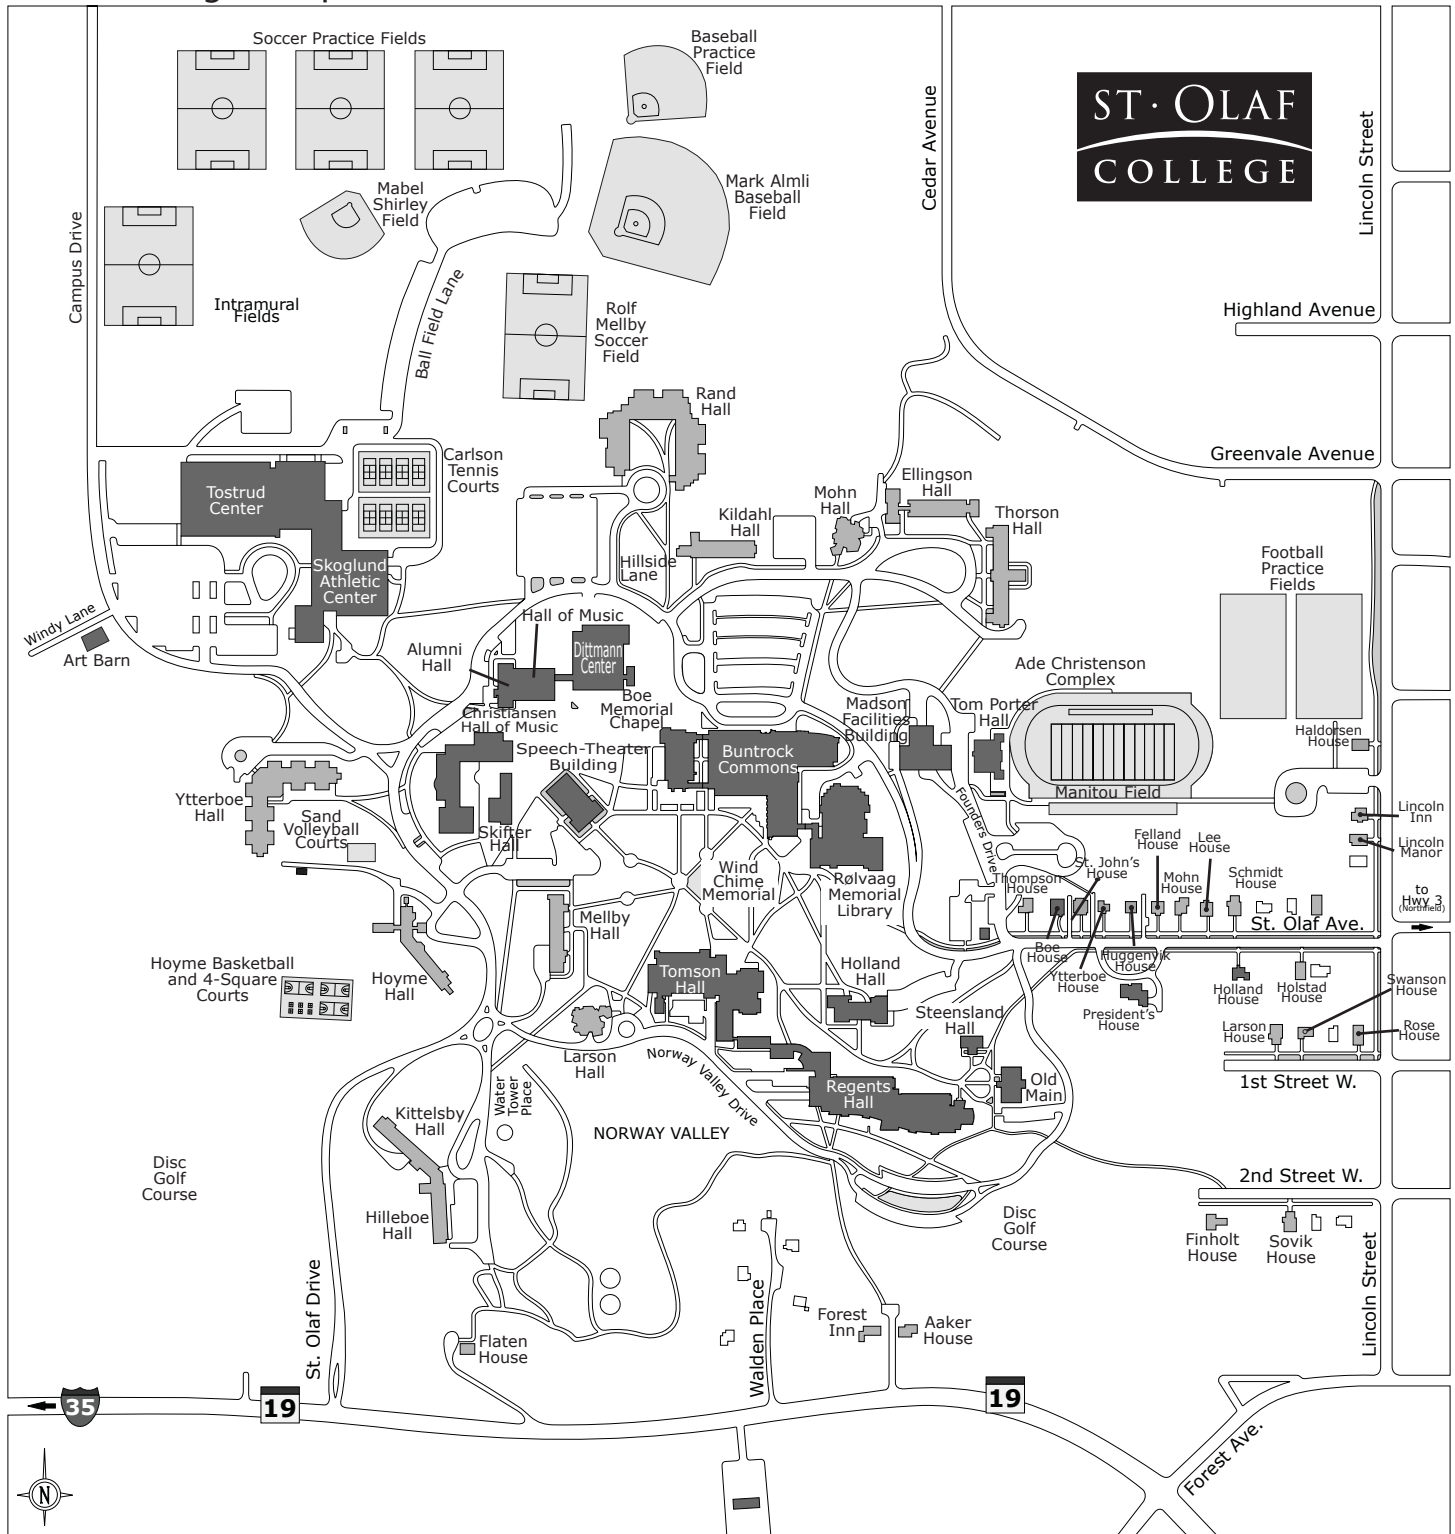

St. Olaf College Campus

Directions to St. Olaf College

From 135

Take exit 69 (the Northfield exit) to the east (left if you are headed south, right if you are headed north). You will be on Hwy 19. Drive about 6 miles and then watch the left side of the road for the St. Olaf entrance which is marked by a large limestone sign and a flag pole with St. Olaf banners. Go up the hill and you will be on the ring road.

From Cedar Avenue (Hwy 77/Hwy 23)

Take Cedar/Hwy 77 southbound through Apple Valley and Lakeville. Note that south of Apple Valley Cedar becomes Hwy 23 instead of Hwy 77. At two points on the route the road will take 90 degree turns; watch the signs and remain on Hwy 23/Cedar Avenue. When you reach a stop sign on the edge of Northfield, turn right onto Lincoln Avenue and drive 2 blocks until the next stop sign at St. Olaf Avenue. Turn right on St. Olaf Avenue and continue until you reach the campus.