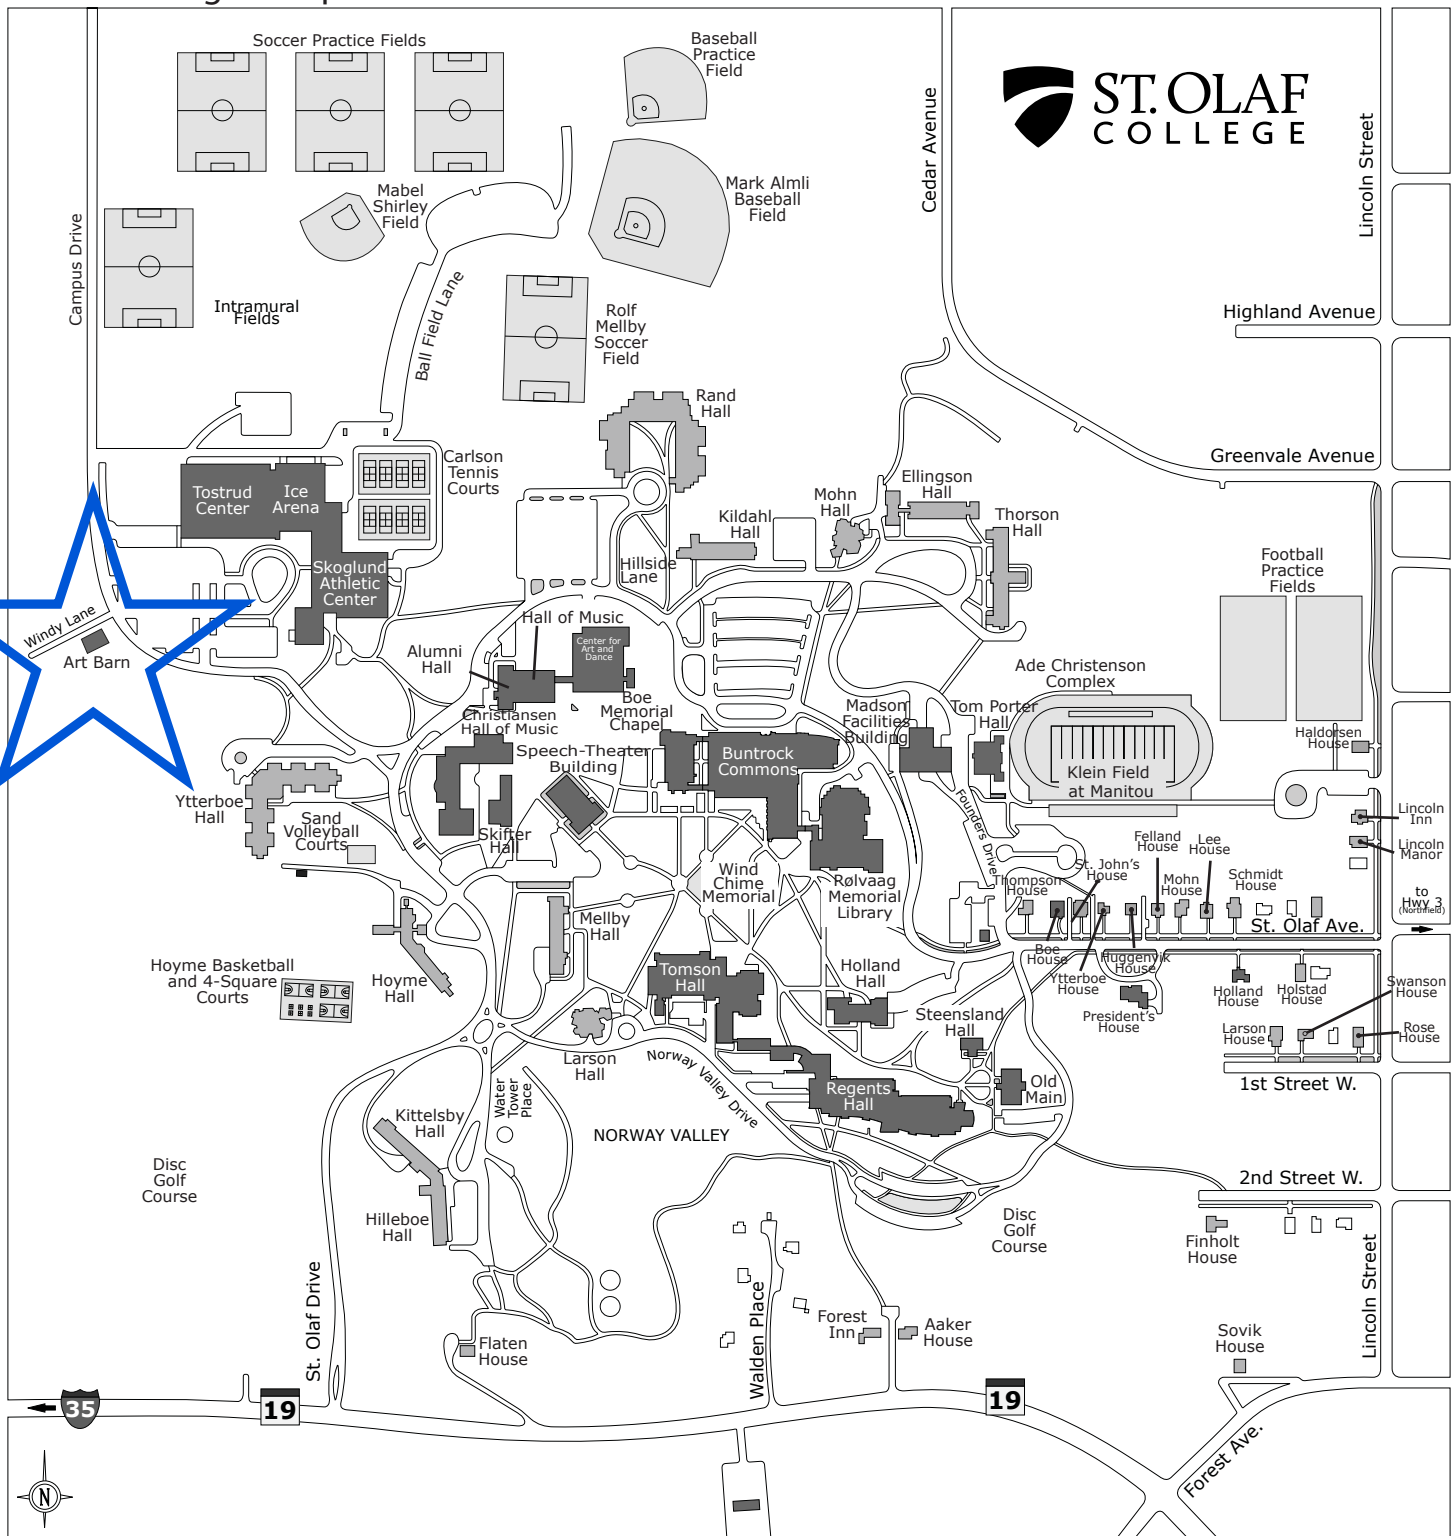

# St. Olaf College Campus

## Directions to St. Olaf College

### From 135

Take exit 69 (the Northfield exit) to the east (left if you are headed south, right if you are headed north). You will be on Hwy 19. Drive about 6 miles and then watch the left side of the road for the St. Olaf entrance which is marked by a large limestone sign and a flag pole with St. Olaf banners. Go up the hill and you will be on the ring road.

### From Cedar Avenue (Hwy 77/Hwy 23)

Take Cedar/Hwy 77 southbound through Apple Valley and Lakeville. Note that south of Apple Valley Cedar becomes Hwy 23 instead of Hwy 77. At two points on the route the road will take 90 degree turns; watch the signs and remain on Hwy 23/Cedar Avenue. When you reach a stop sign on the edge of Northfield, turn right onto Lincoln Avenue and drive 2 blocks until the next stop sign at St. Olaf Avenue. Turn right on St. Olaf Avenue and continue until you reach the campus.